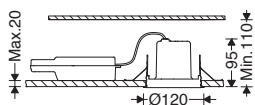

EN Instruction for installation and utilization for **ARTEMIS** Modern Recessed Round Super Comfort Trmless Downlight

Ø110-113

M597MD41LED...

Ø110-113

M597EMD41LED...

- ⚠
- 1- For proper utilization of this product and safety, it is mandatory to closely comply with the directions and notes in this instruction and guide.
 - 2- Do not directly touch or impact LED module.
 - 3- Do not stare at LED light source.