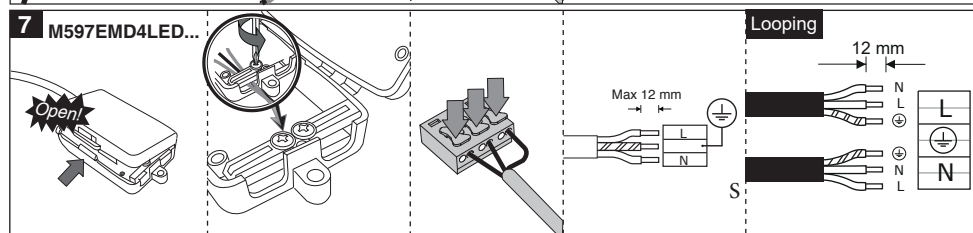

EN Instruction for installation and utilization for **ARTEMIS** Modern Recessed Round Super Comfort Trmless Downlight

Ø110-113

M597MD41LED...

Ø110-113

M597EMD41LED...

- ⚠
- 1- For proper utilization of this product and safety, it is mandatory to closely comply with the directions and notes in this instruction and guide.
 - 2- Do not directly touch or impact LED module.
 - 3- Do not stare at LED light source.