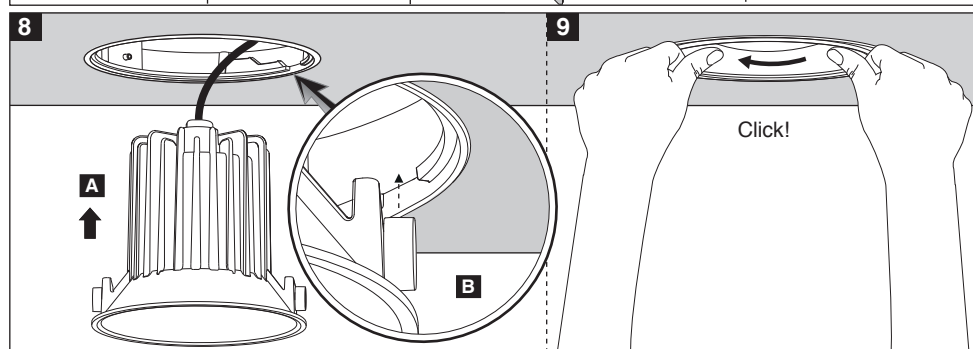

EN Instruction for installation and utilization for **ARTEMIS** Modern Recessed Round Super Comfort Trmless Downlight

Ø110-113

M597MD41LED...

Ø110-113

M597EMD41LED...

- ⚠
- 1- For proper utilization of this product and safety, it is mandatory to closely comply with the directions and notes in this instruction and guide.
 - 2- Do not directly touch or impact LED module.
 - 3- Do not stare at LED light source.