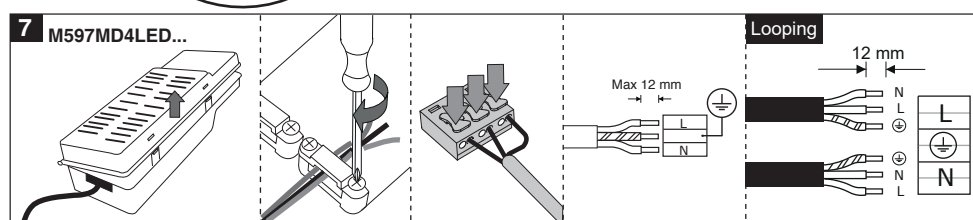

EN Instruction for installation and utilization for **ARTEMIS** Modern Recessed Round Super Comfort Trmless Downlight

Ø110-113

M597MD41LED...

Ø110-113

M597EMD41LED...

- ⚠
- 1- For proper utilization of this product and safety, it is mandatory to closely comply with the directions and notes in this instruction and guide.
 - 2- Do not directly touch or impact LED module.
 - 3- Do not stare at LED light source.