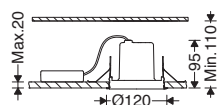

EN Instruction for installation and utilization for **ARTEMIS** Modern Recessed Round Super Comfort Trmless Downlight

Ø110-113

M597MD41LED...

Ø110-113

M597EMD41LED...

- ⚠
- 1- For proper utilization of this product and safety, it is mandatory to closely comply with the directions and notes in this instruction and guide.
 - 2- Do not directly touch or impact LED module.
 - 3- Do not stare at LED light source.