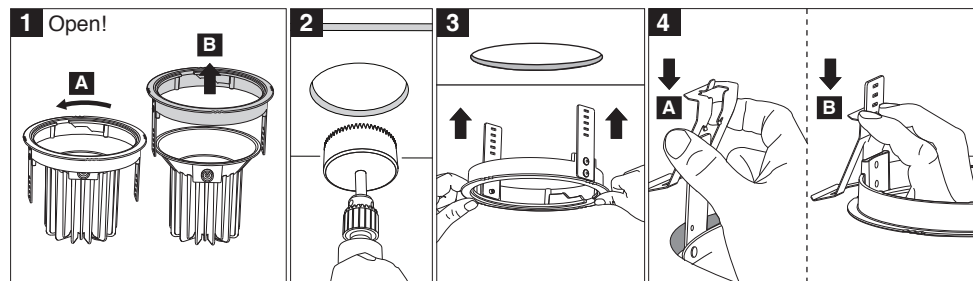

EN Instruction for installation and utilization for **ARTEMIS** Modern Recessed Round Super Comfort Trmless Downlight

Ø110-113

M597MD41LED...

Ø110-113

M597EMD41LED...

- ⚠
- 1- For proper utilization of this product and safety, it is mandatory to closely comply with the directions and notes in this instruction and guide.
 - 2- Do not directly touch or impact LED module.
 - 3- Do not stare at LED light source.