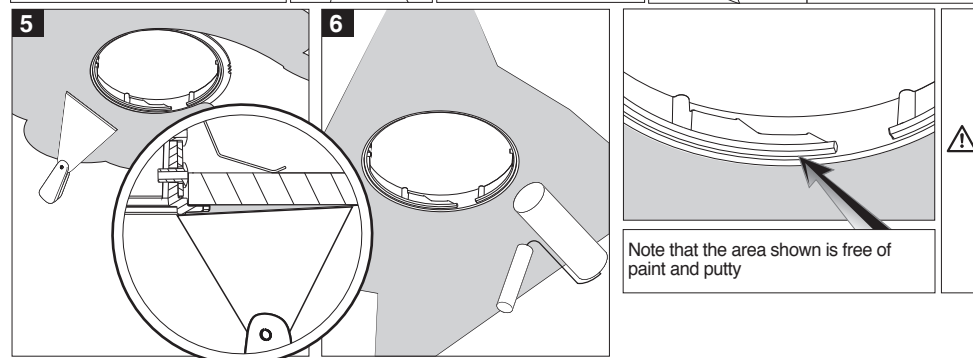

EN Instruction for installation and utilization for **ARTEMIS** Modern Recessed Round Super Comfort Trmless Downlight

Ø110-113

M597MD41LED...

Ø110-113

M597EMD41LED...

- ⚠
- 1- For proper utilization of this product and safety, it is mandatory to closely comply with the directions and notes in this instruction and guide.
 - 2- Do not directly touch or impact LED module.
 - 3- Do not stare at LED light source.